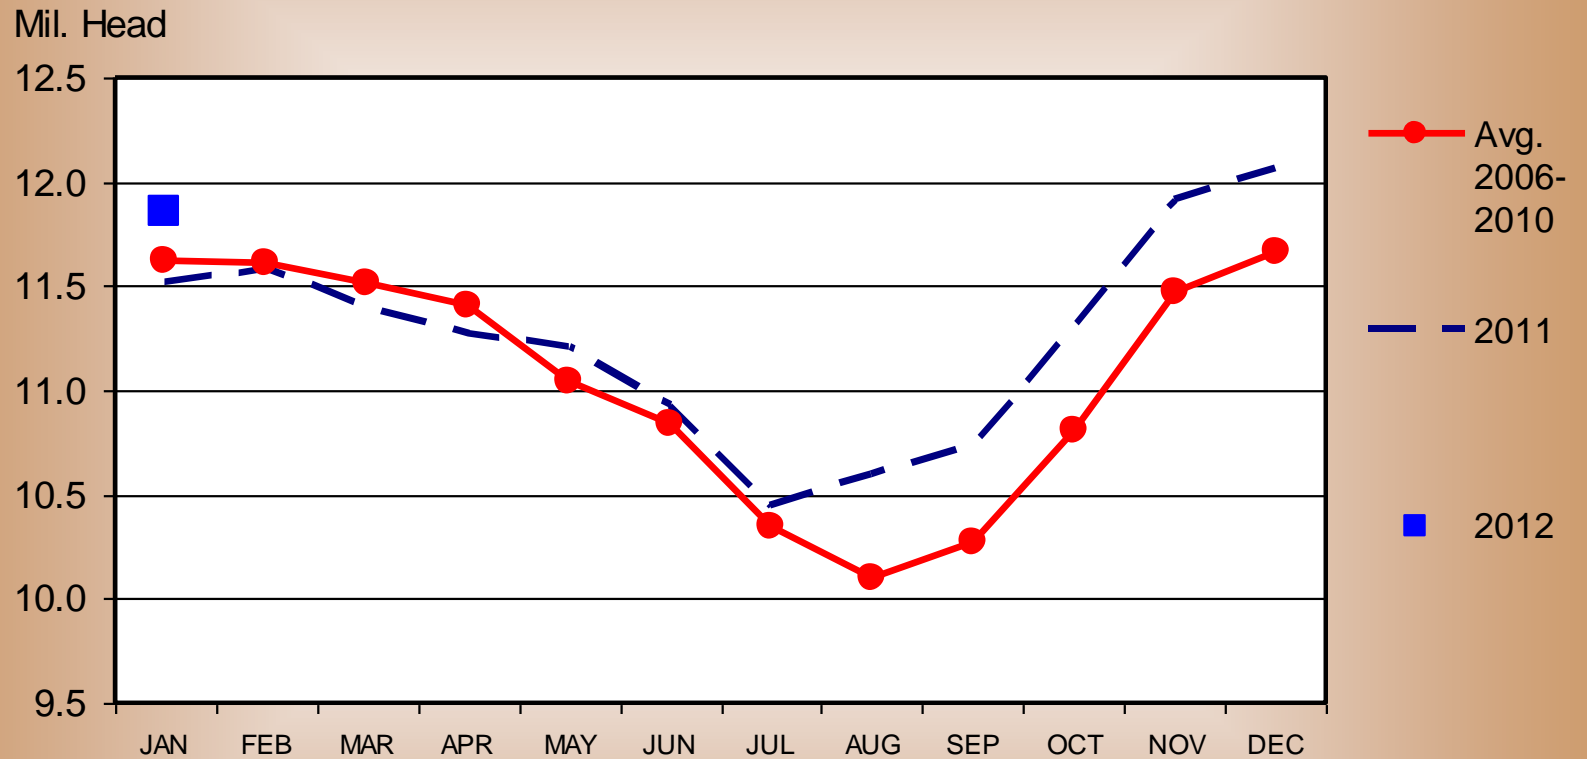

CATTLE ON FEED

US Total, Monthly

Livestock Marketing Information Center

Data Source: USDA-NASS

C-N-10
01/20/12