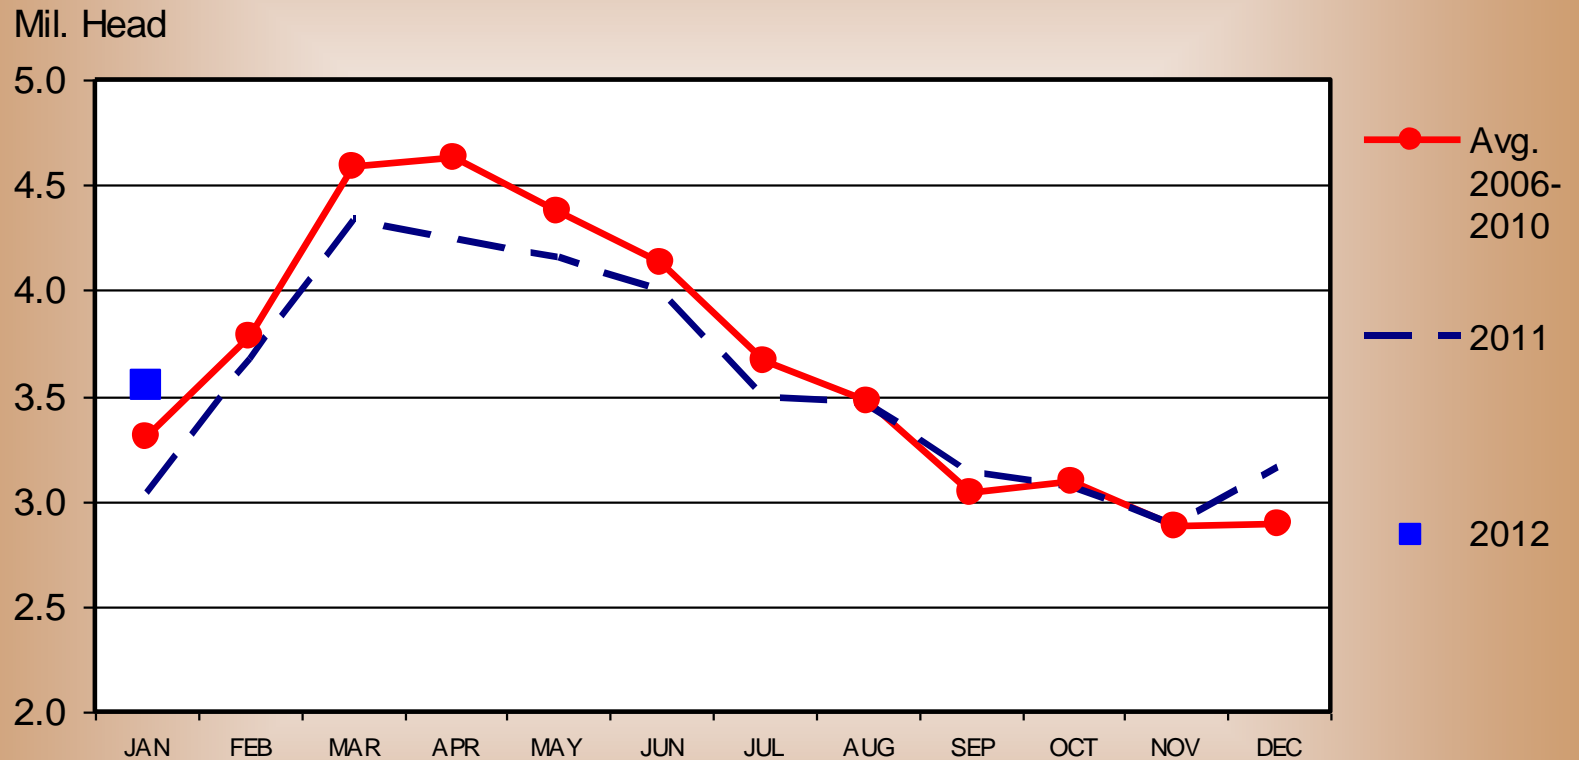

CATTLE ON FEED OVER 120 DAYS

US Total, Monthly

Livestock Marketing Information Center

Data Source: USDA-NASS, Compiled & Analysis by LMIC

C-N-12
01/20/12