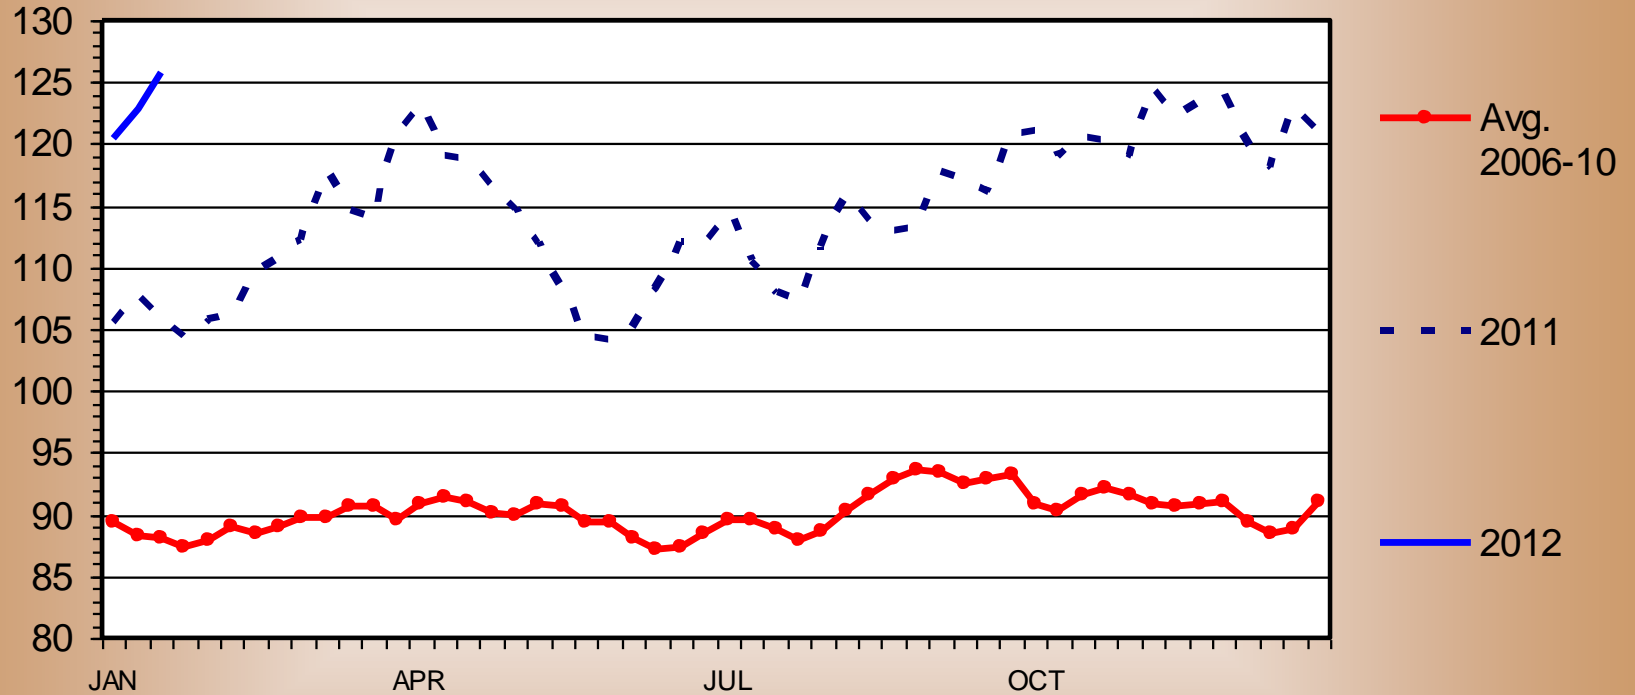

# SLAUGHTER STEER PRICES

## Southern Plains, Weekly

\$ Per Cwt.

Livestock Marketing Information Center

Data Source: USDA-AMS

C-P-52  
01/30/12