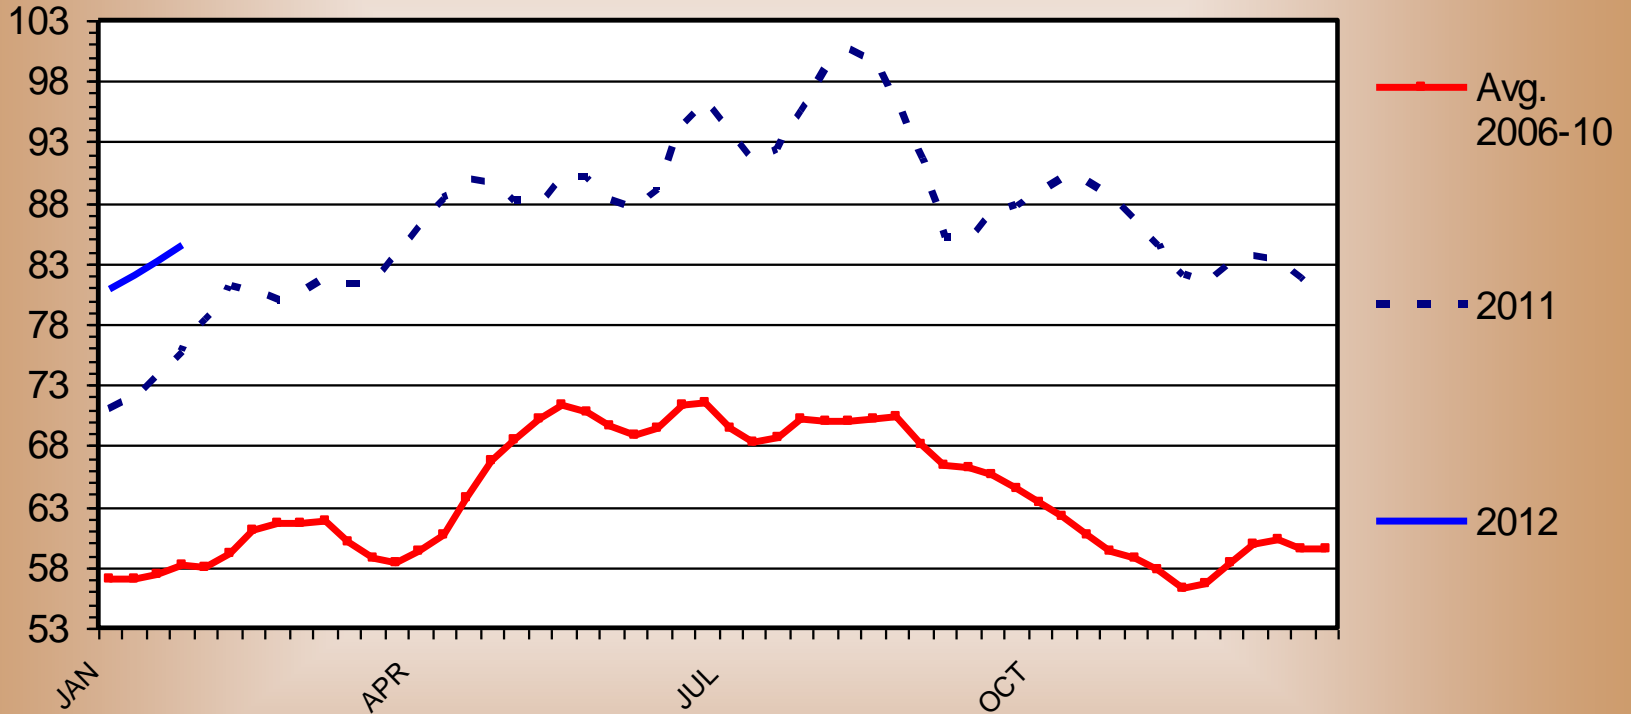

BASE SLAUGHTER HOG PRICES

National, Weighted Average Carcass Price, Weekly

\$ Per cwt

Livestock Marketing Information Center

Data Source: USDA-AMS, Compiled & Analysis by LMIC

H-P-23
01/30/12