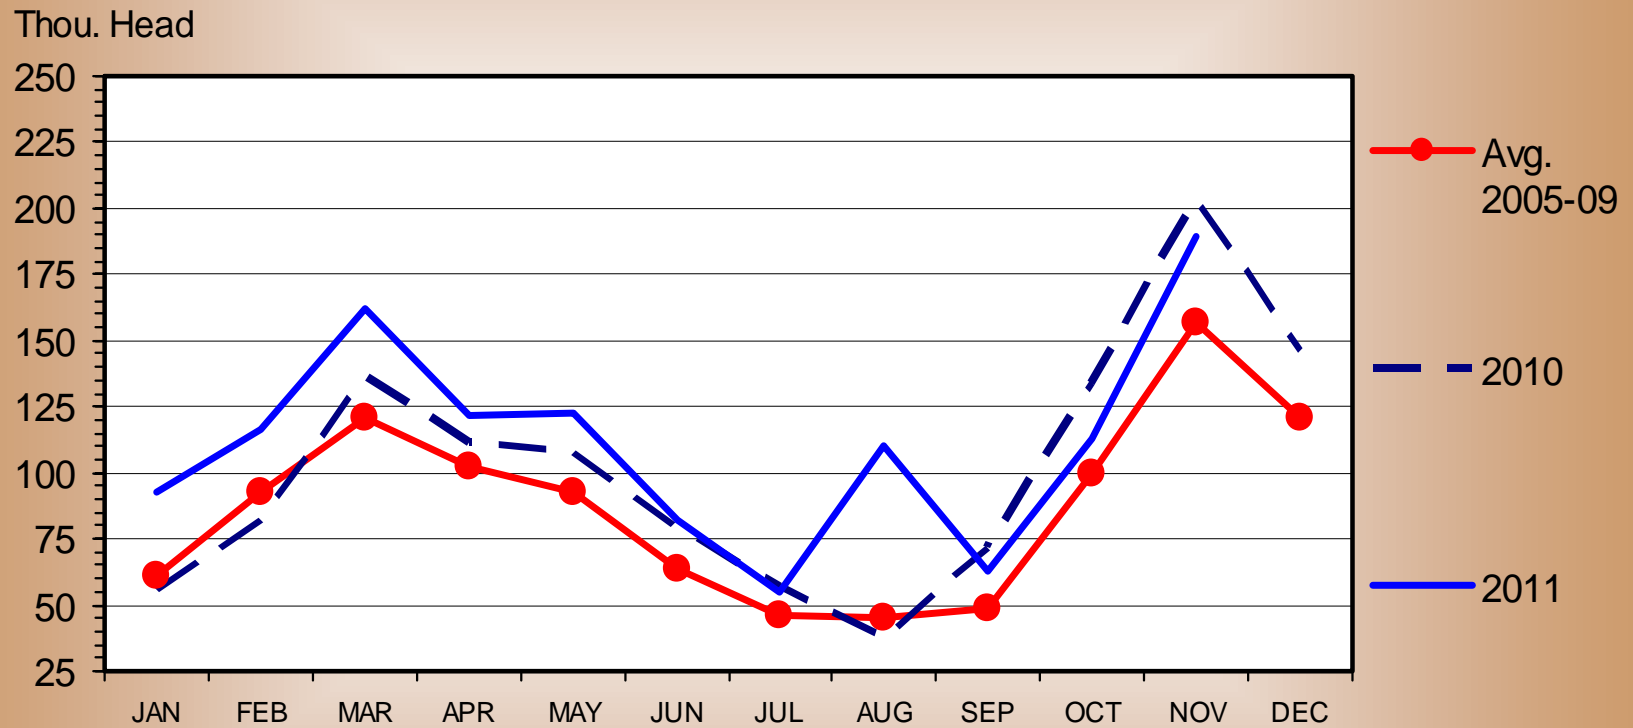

U S CATTLE IMPORTS FROM MEXICO

Monthly

Livestock Marketing Information Center

Data Source: USDA-ERS & USDA-FAS

I-N-03
01/17/12