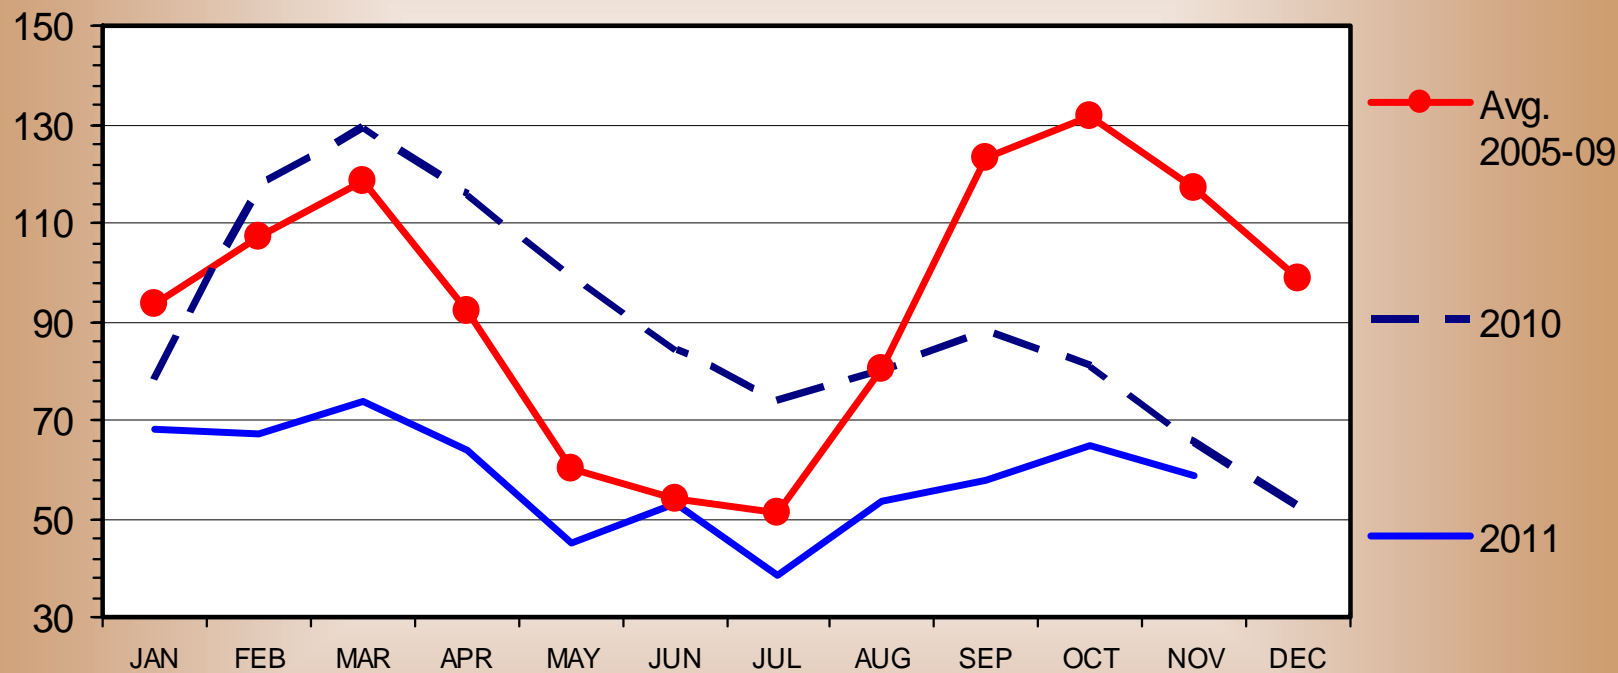

U S CATTLE IMPORTS FROM CANADA

Monthly

Thou. Head

Livestock Marketing Information Center

Data Source: USDA-ERS & USDA-FAS

I-N-04
01/17/12