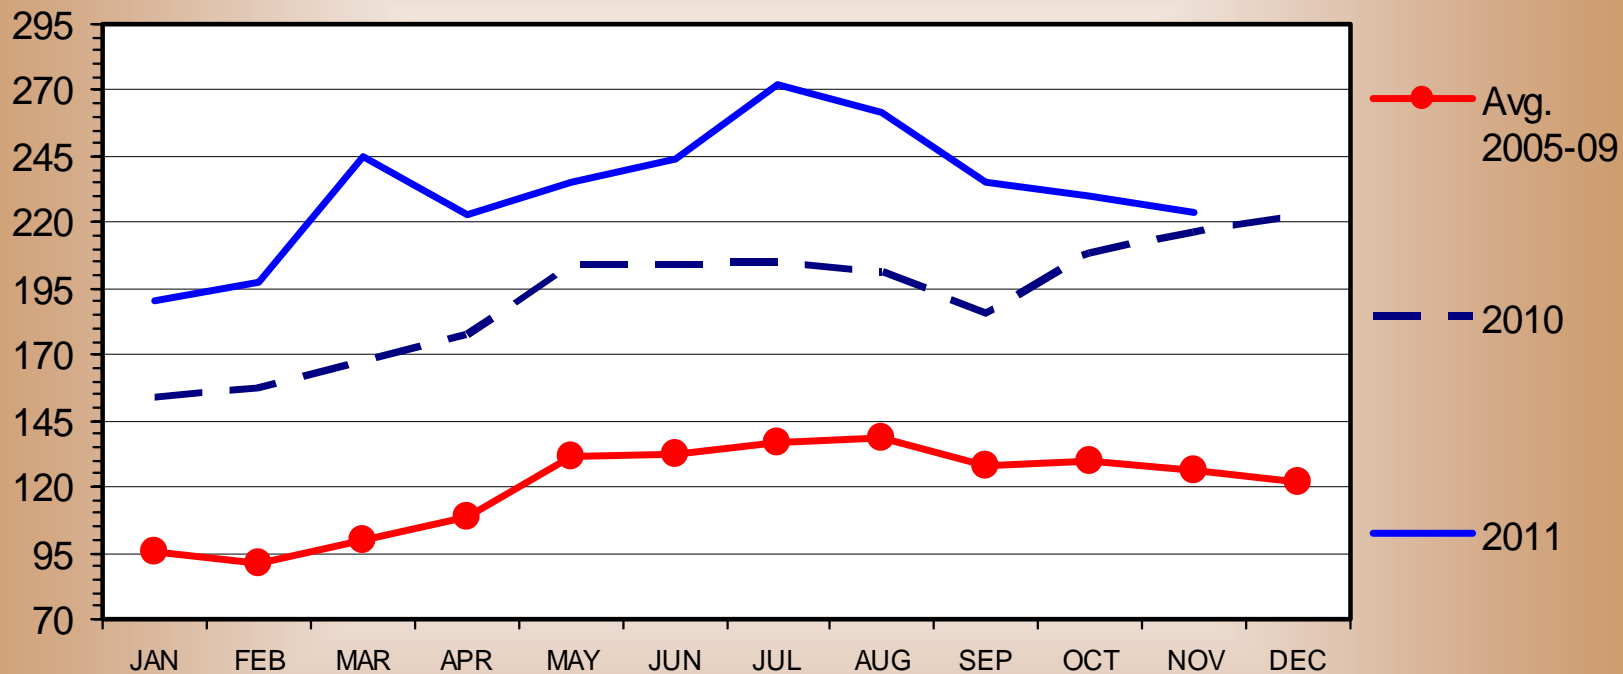

U S BEEF AND VEAL EXPORTS

Carcass Weight, Monthly

Mil. Pounds

Livestock Marketing Information Center

Data Source: USDA-ERS & USDA-FAS

I-N-16
01/17/12