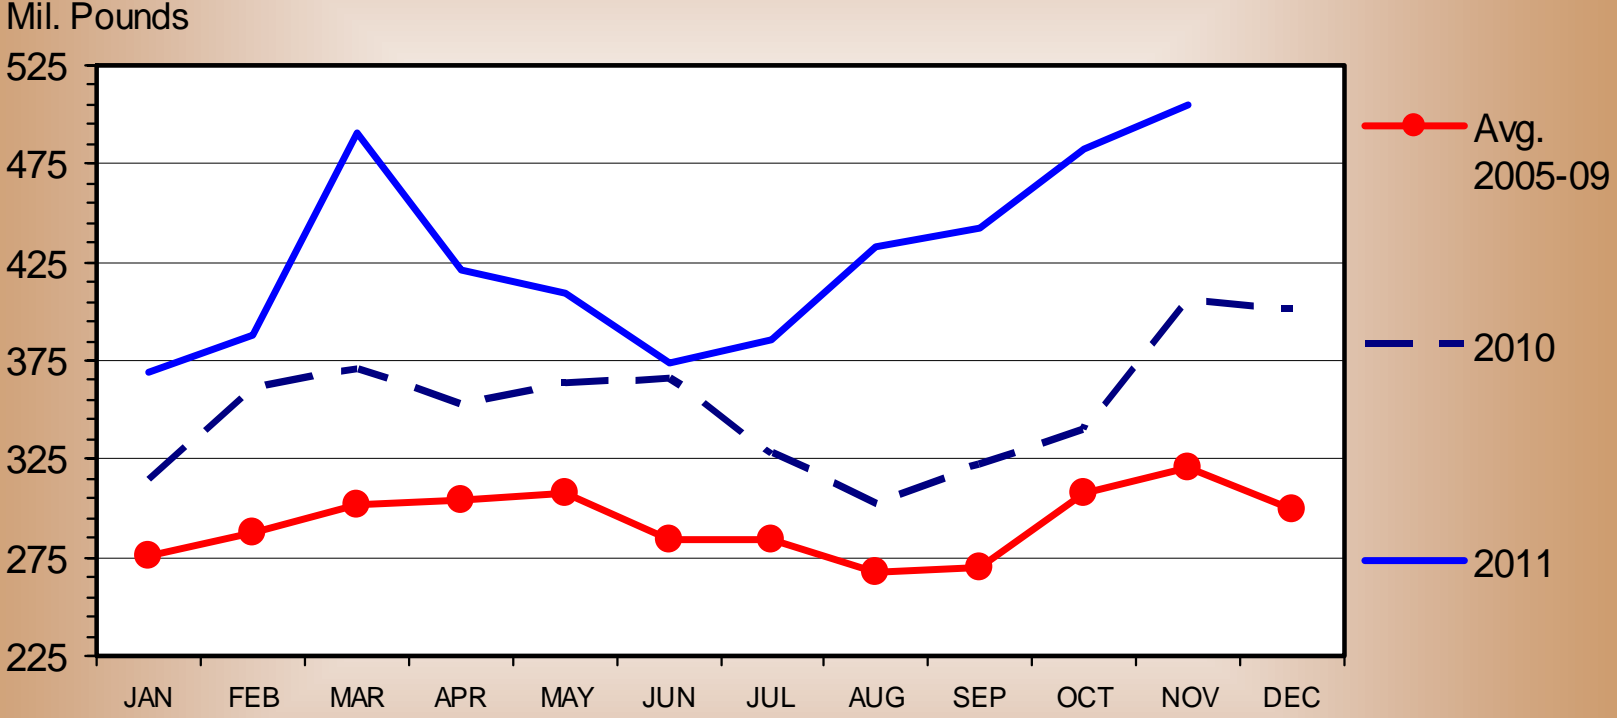

U S PORK EXPORTS

Carcass Weight, Monthly

Livestock Marketing Information Center
Data Source: USDA-ERS & USDA-FAS

I-N-30
01/17/12