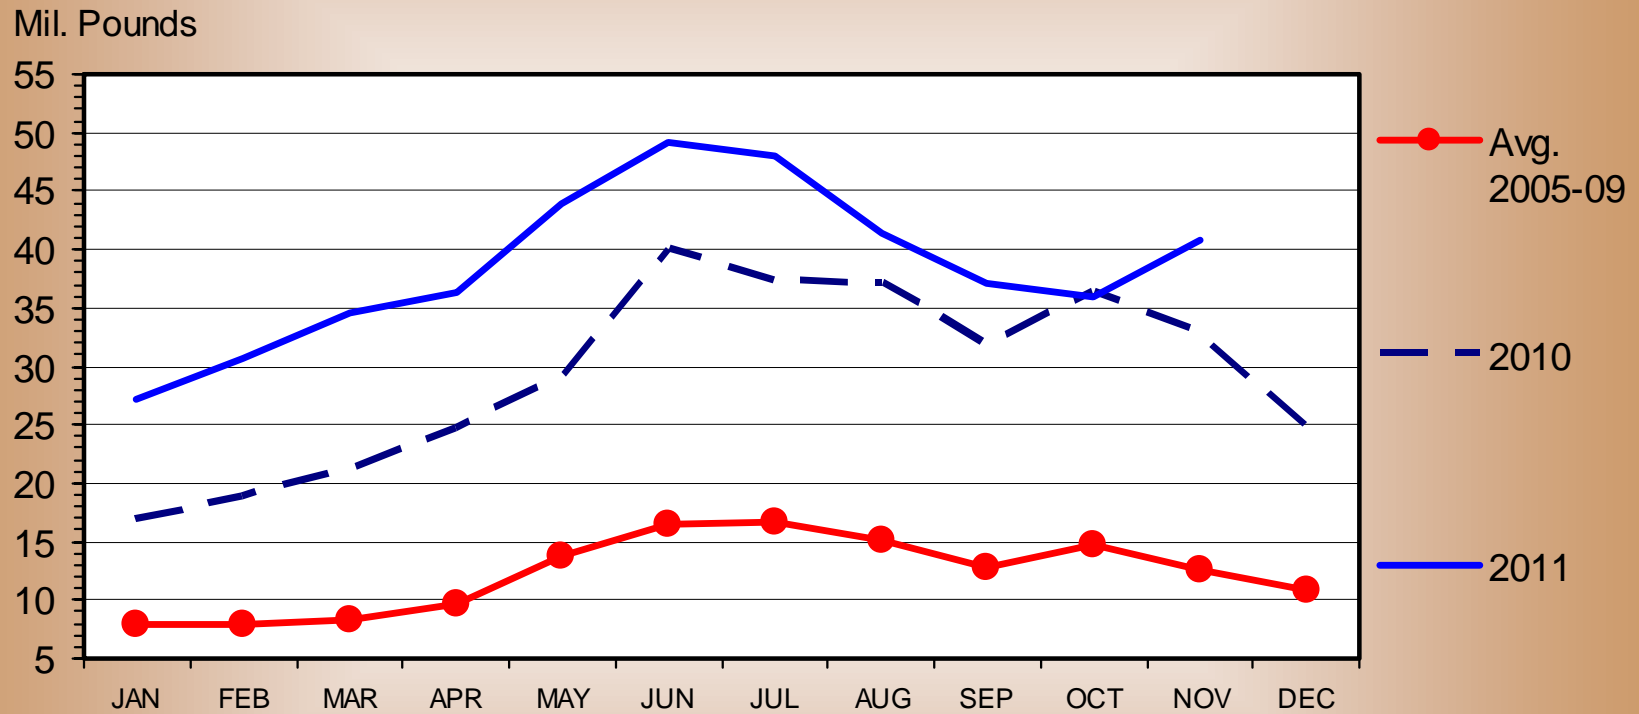

# U S BEEF EXPORTS TO JAPAN

## Carcass Weight, Monthly

Livestock Marketing Information Center

Data Source: USDA-ERS & USDA-FAS

I-N-37  
01/17/12