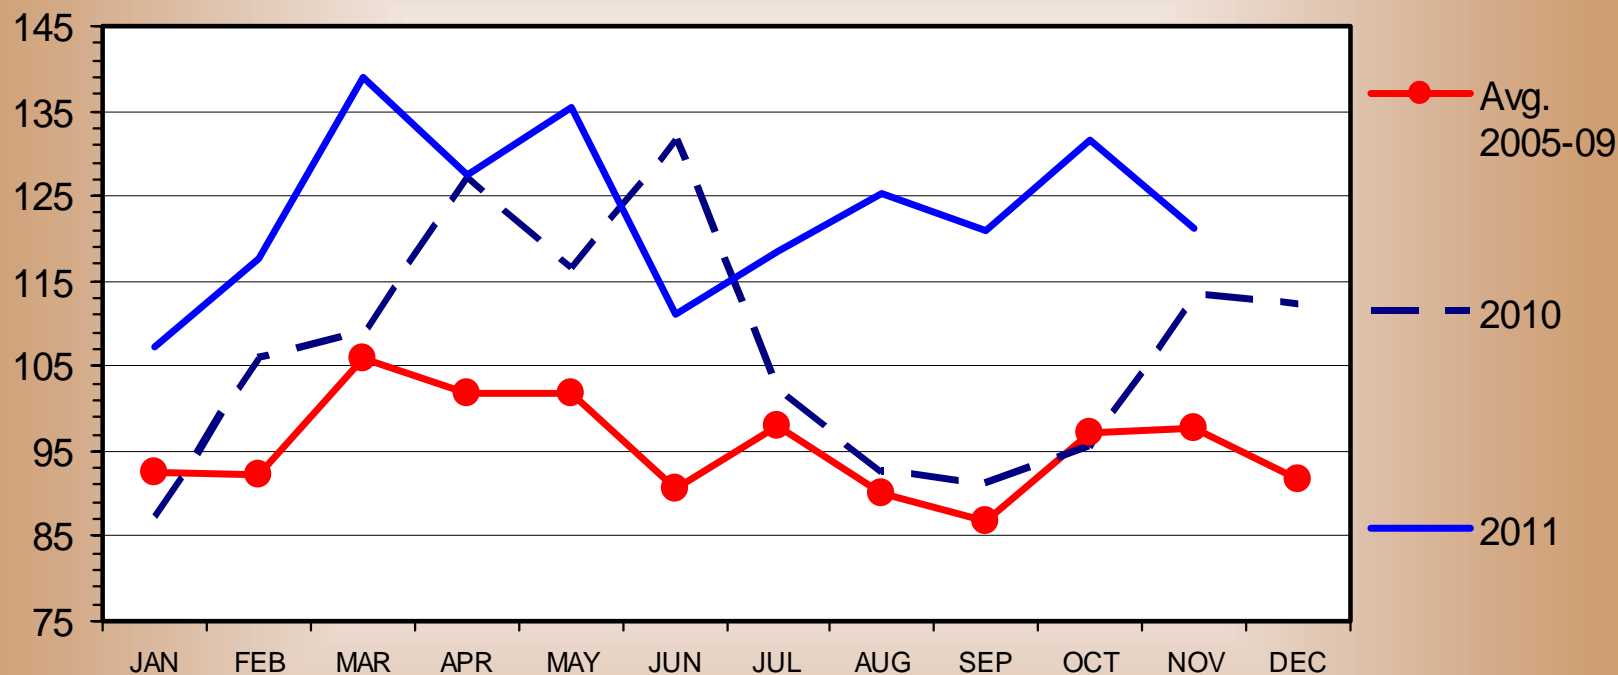

U S PORK EXPORTS TO JAPAN

Carcass Weight, Monthly

Mil. Pounds

Livestock Marketing Information Center

Data Source: USDA-ERS & USDA-FAS

I-N-38
01/17/12